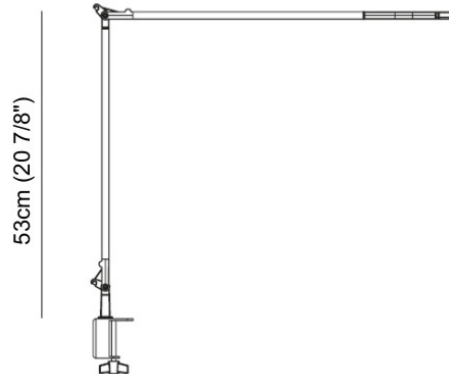

Length (mm): 105

Length (in): 4 1/8"

Width (mm): 105

Width (in): 4 1/8"

Height (mm): 105

Height (in): 4 1/8"

Extension (mm): 200

Extension (in): 7 7/8"

Length (in): 4 1/8

Width (mm): 105

Width (in): 4 1/8

Height (mm): 105

Height (in): 4 1/8

Extension (mm): 200

Extension (in): 7 7/8

Light Distribution: Adjustable / Direct

OPTICAL

RATINGS AND CERTIFICATIONS

Certified By: CSA Certified to UL and CSA Standards
 IP rating: IP40

10.5cm
(4 1/8")

59cm (23 1/4")

53cm (20 7/8")

5cm (1 15/16")

LEGEND